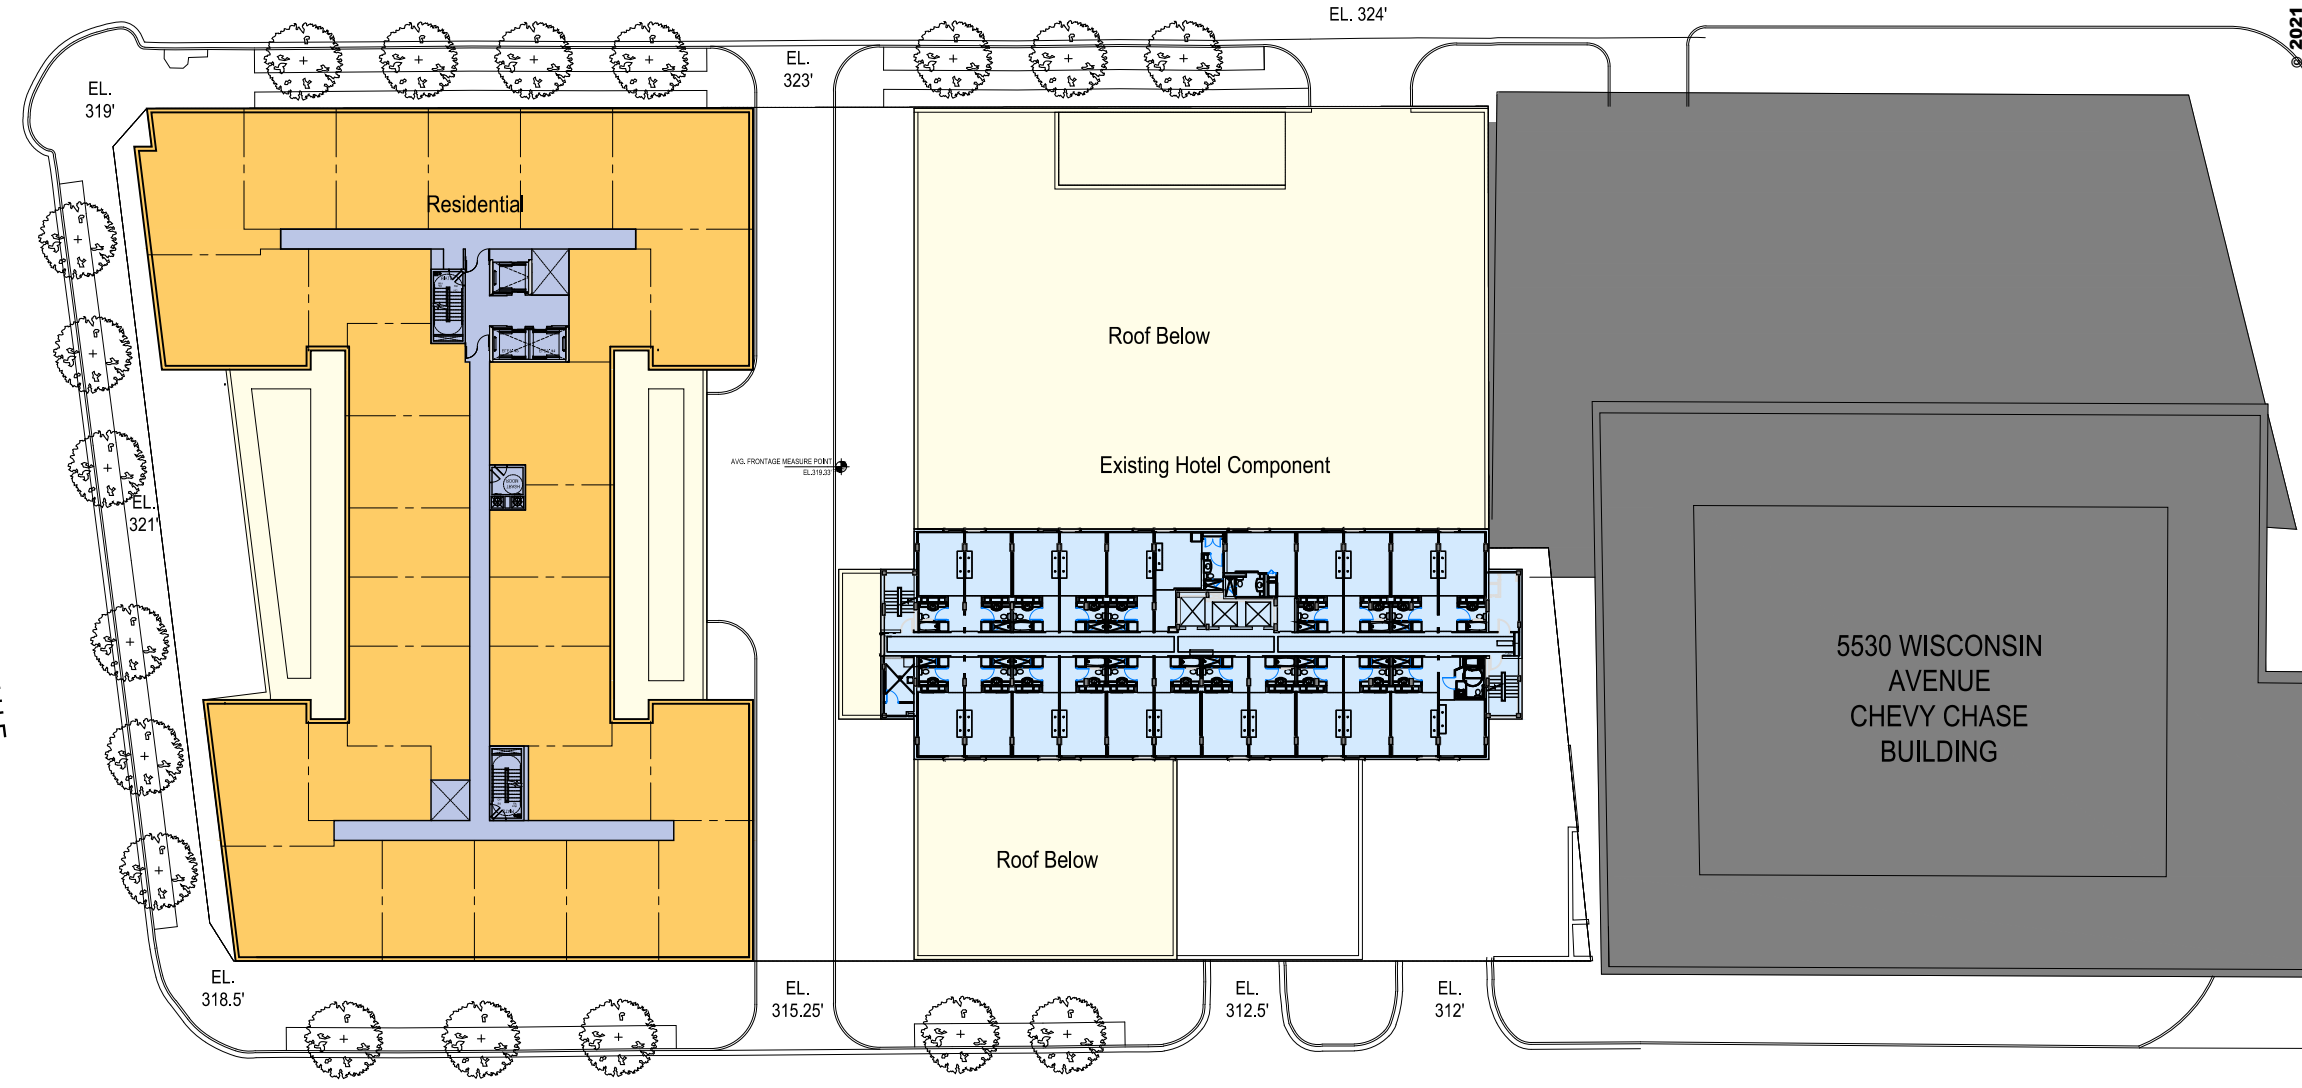

THE HILLS PLAZA

SOUTH PARK AVENUE

WISCONSIN AVENUE

MNCPPC - Sketch Plan

5500 wisconsin Ave | village of friendship heights - chevy chase, md

July 23, 2021 | A.05

2nd - 6th floor plan