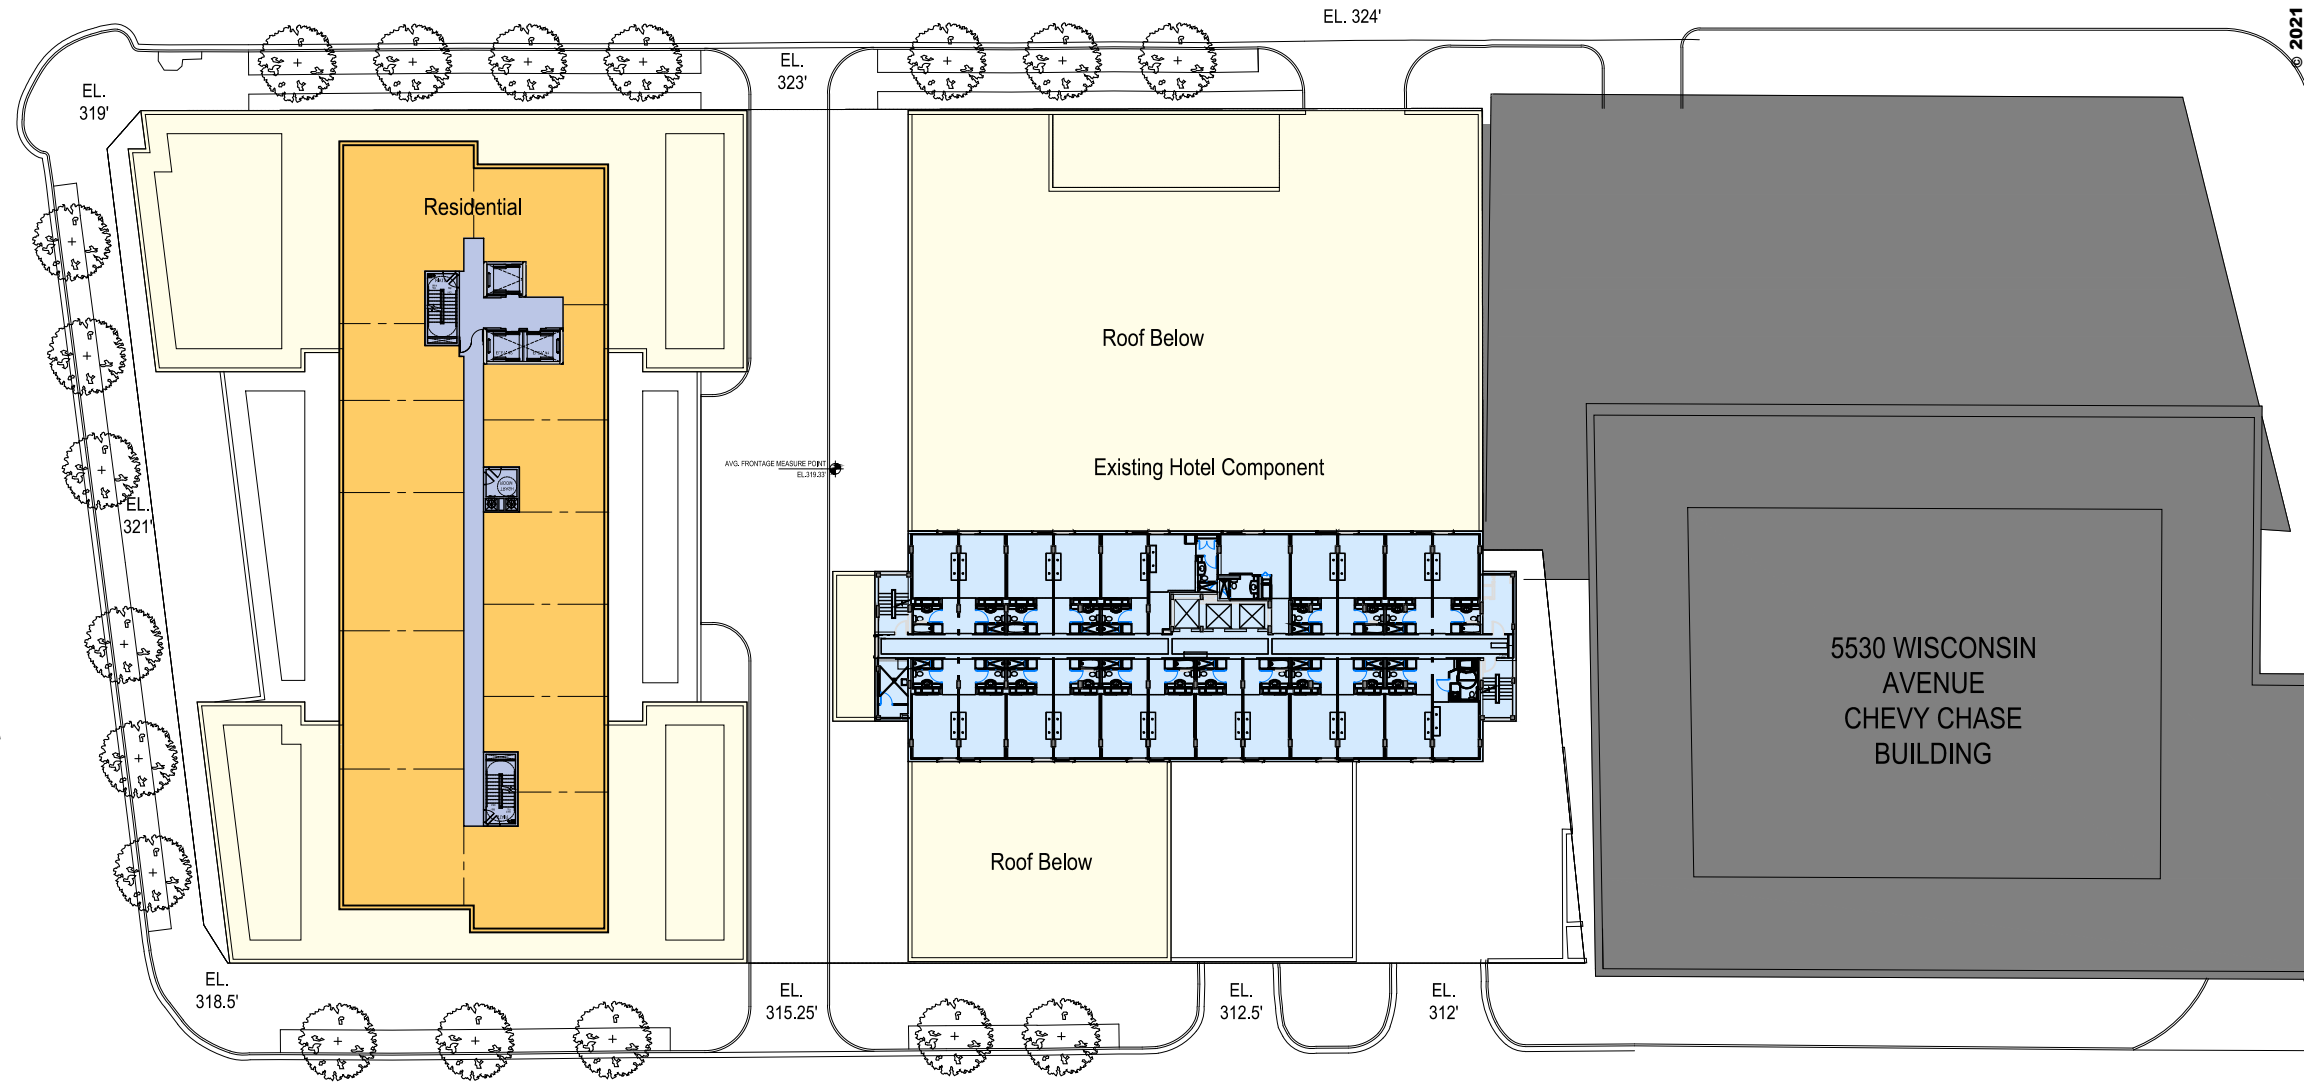

THE HILLS PLAZA

SOUTH PARK AVENUE

WISCONSIN AVENUE

© 2021 SK+I Architectural Design Group, LLC.

MNCPPC - Sketch Plan

5500 wisconsin Ave | village of friendship heights - chevy chase, md

July 23, 2021 | A.06

7th - 9th floor plan