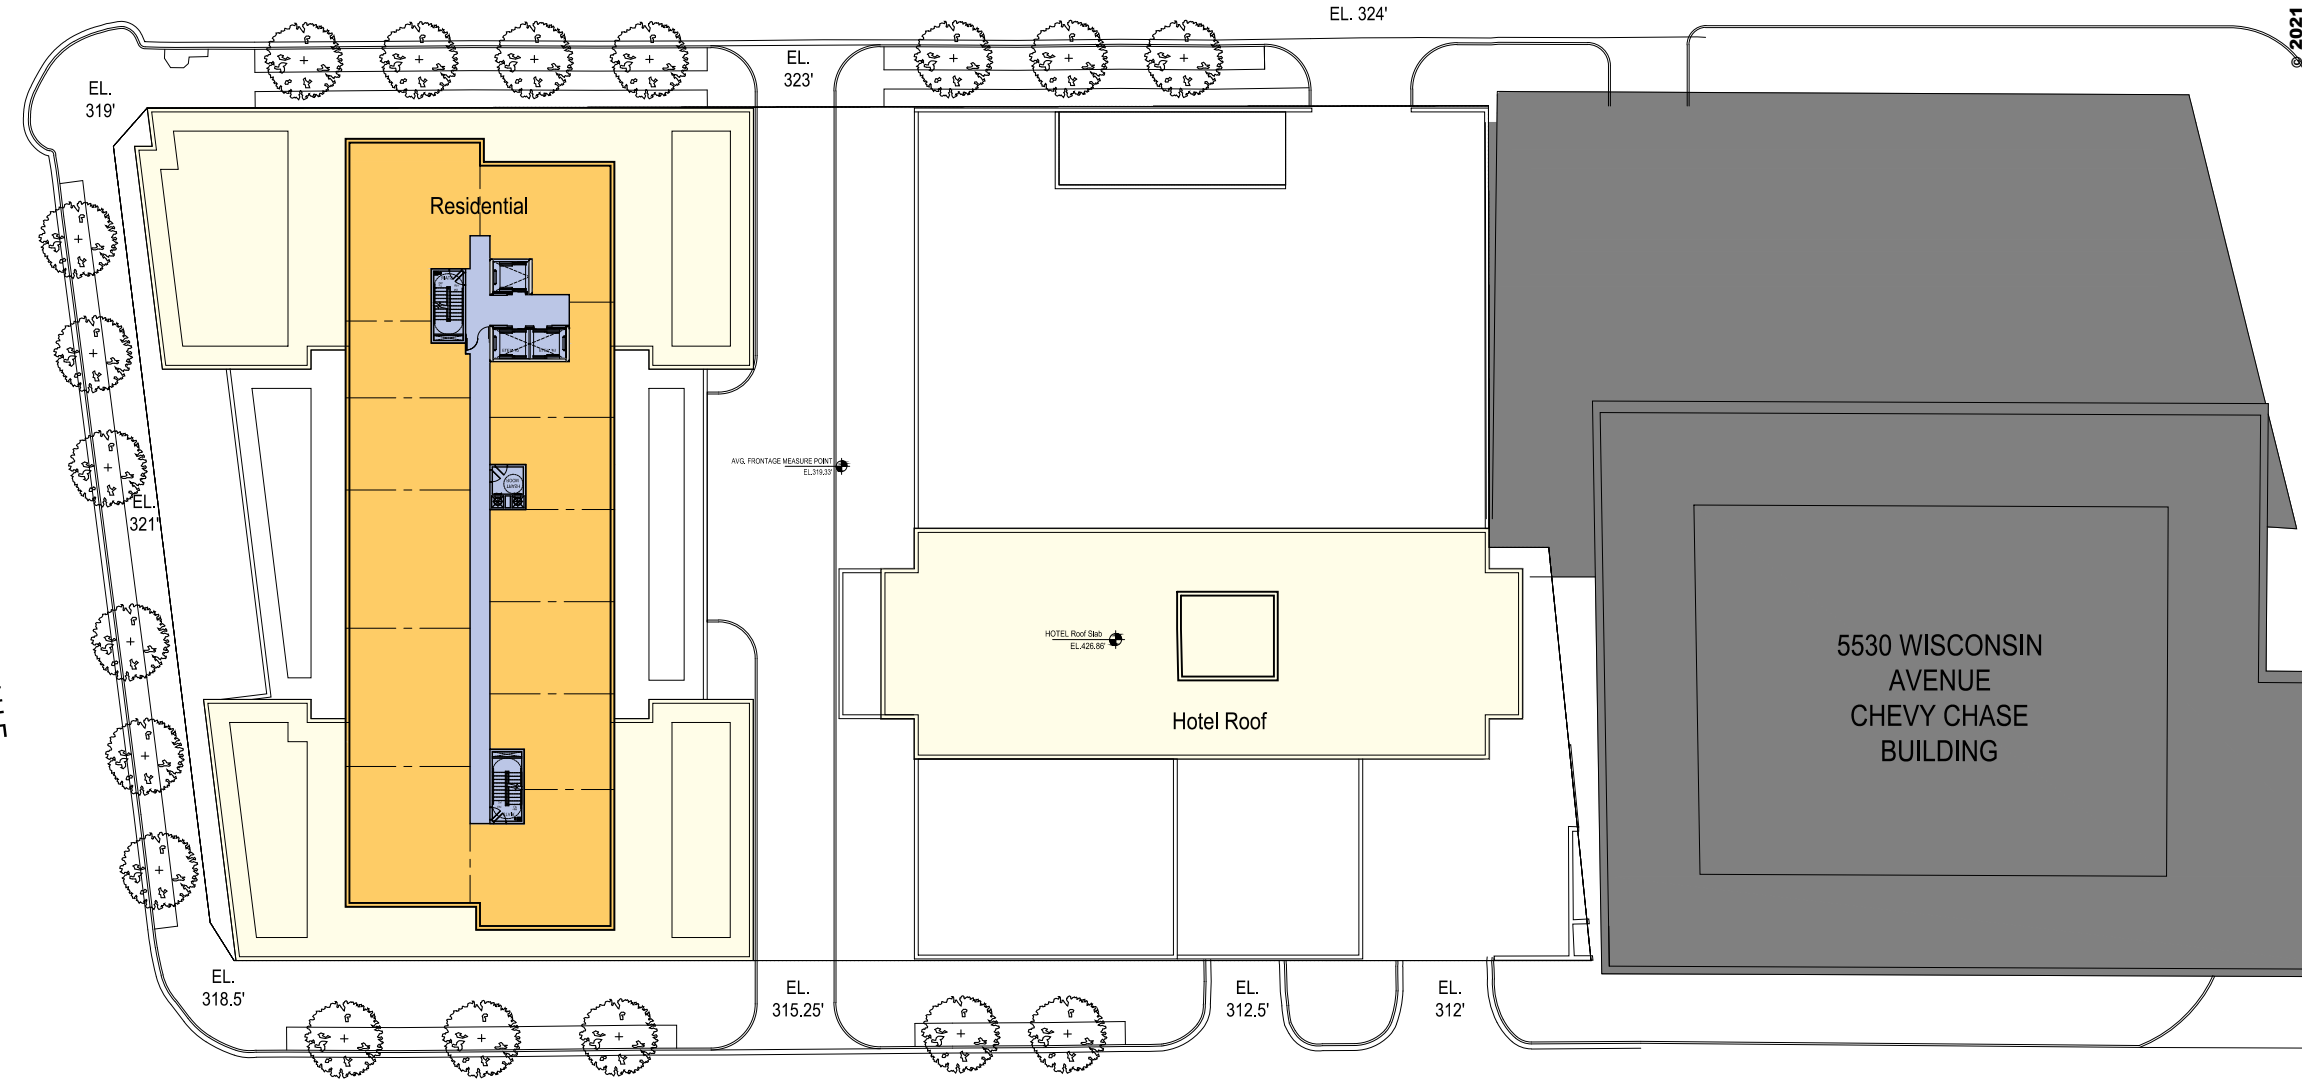

THE HILLS PLAZA

SOUTH PARK AVENUE

WISCONSIN AVENUE

© 2021 SK+I Architectural Design Group, LLC.

MNCPPC - Sketch Plan

5500 wisconsin Ave | village of friendship heights - chevy chase, md

July 23, 2021 | A.07

typical floor plan (10th-18th)