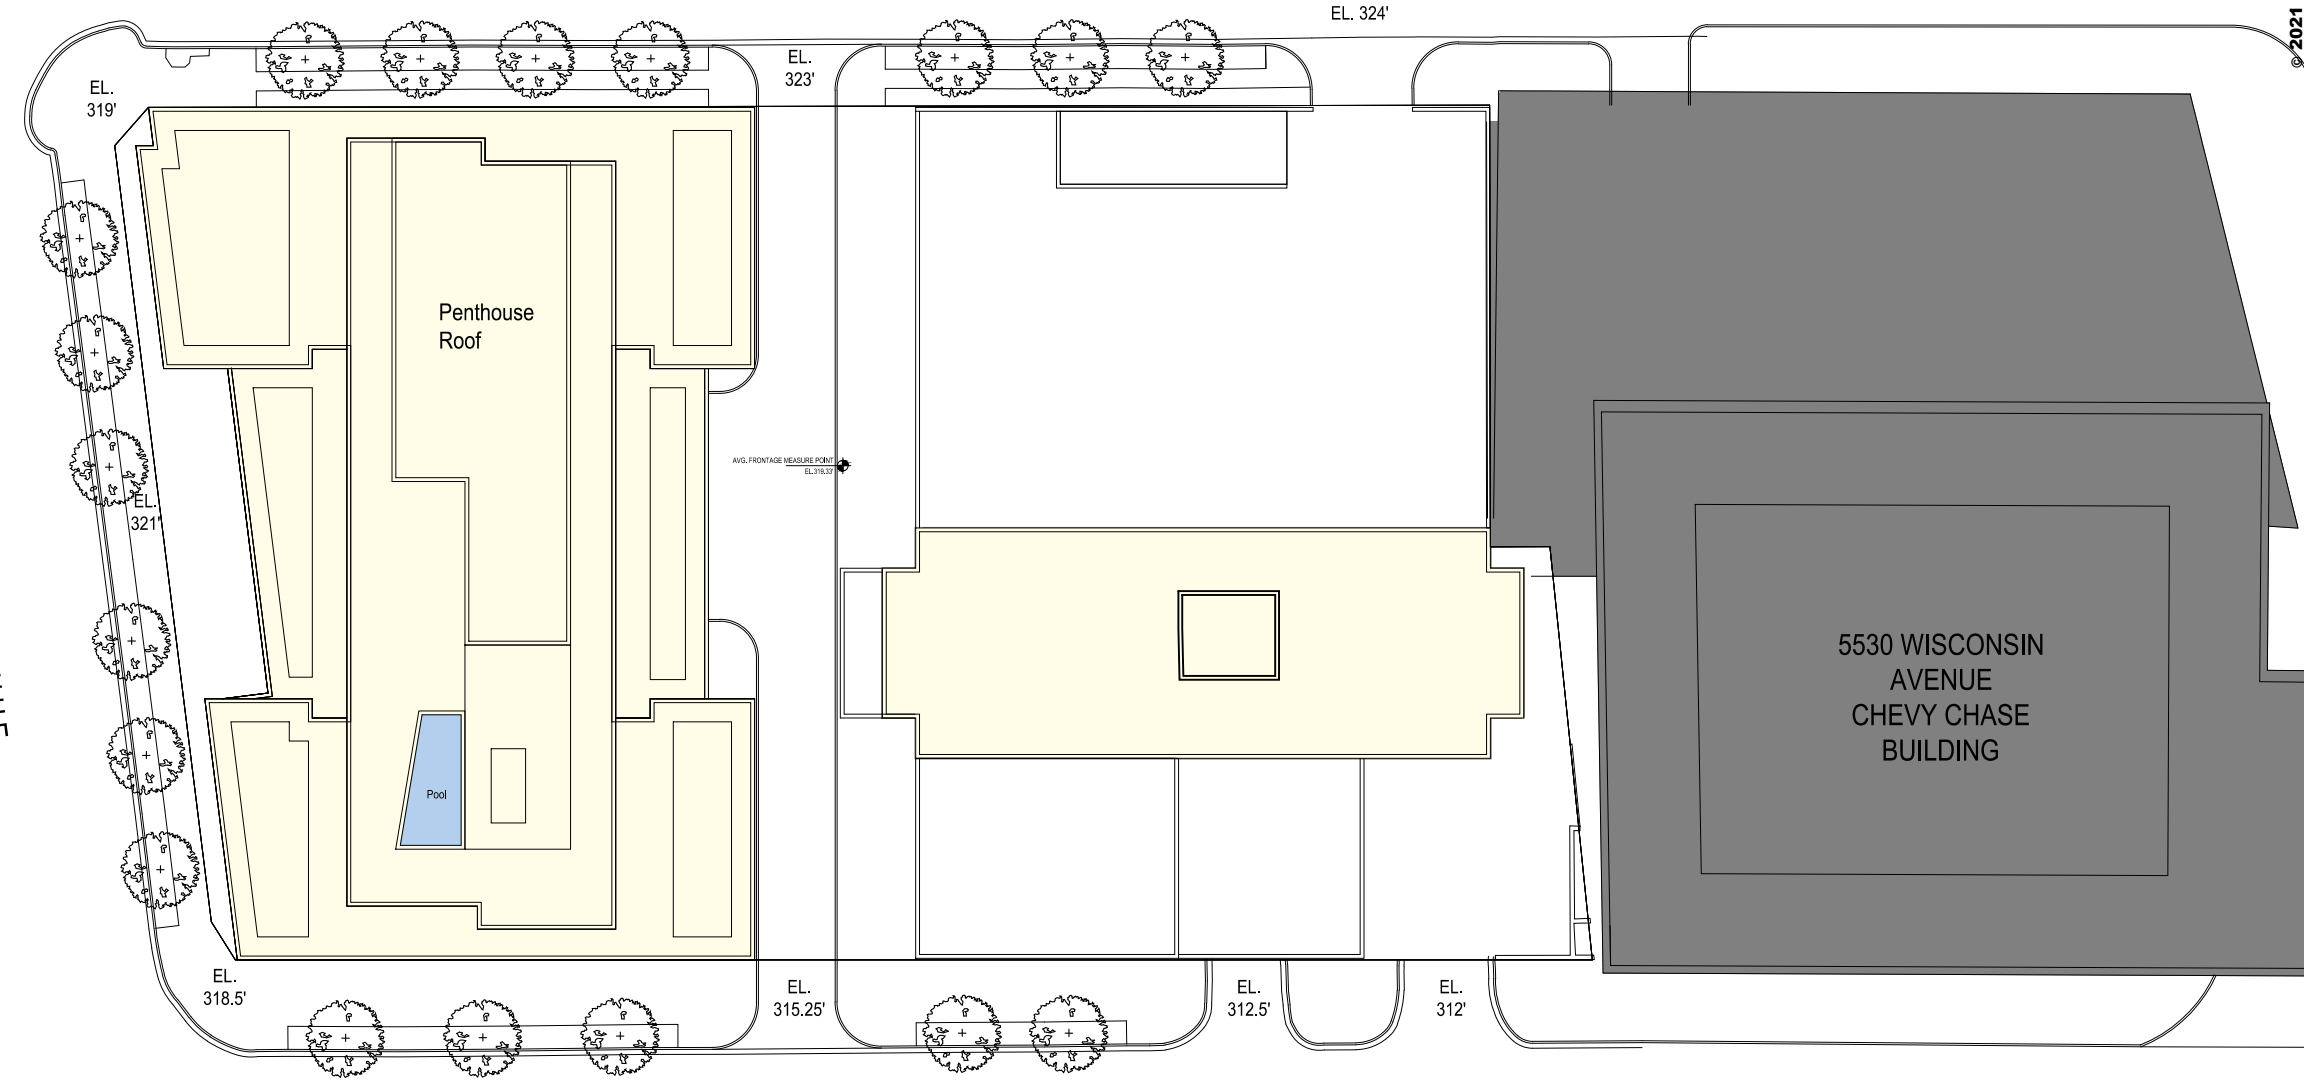

THE HILLS PLAZA

SOUTH PARK AVENUE

WISCONSIN AVENUE

© 2021 SK+I Architectural Design Group, LLC.

MNCPPC - Sketch Plan

5500 wisconsin Ave | village of friendship heights - chevy chase, md

July 23, 2021 | A.09

penthouse roof plan