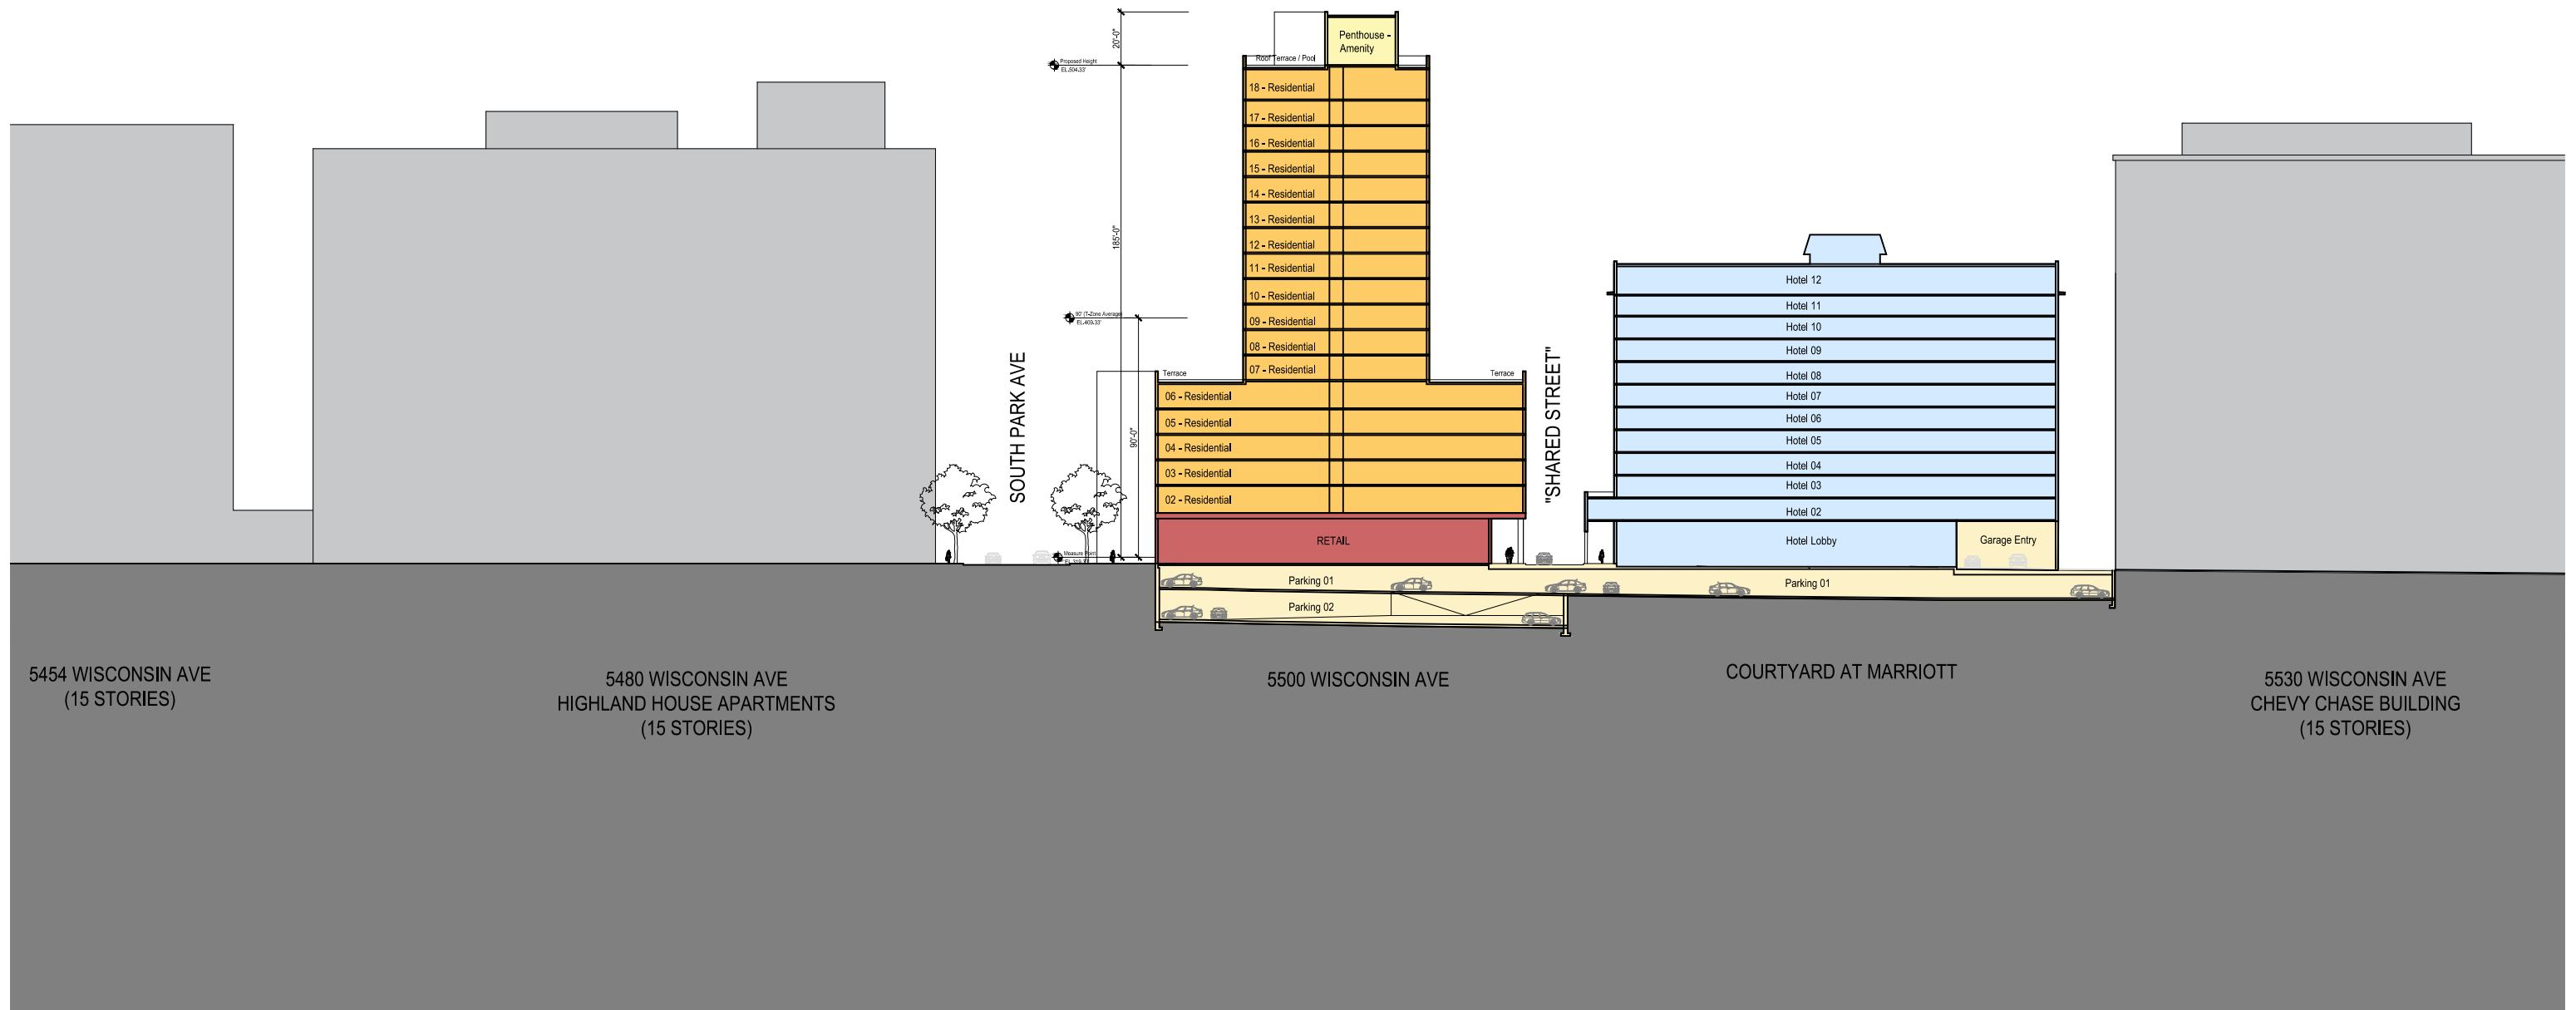

T-Zone + MDPU Bonus Height Allows Height in Excess of 18 Stories

5500 wisconsin Ave | village of friendship heights - chevy chase, md

n/s section looking west

MNCPPC - Sketch Plan

July 23, 2021 | A.10