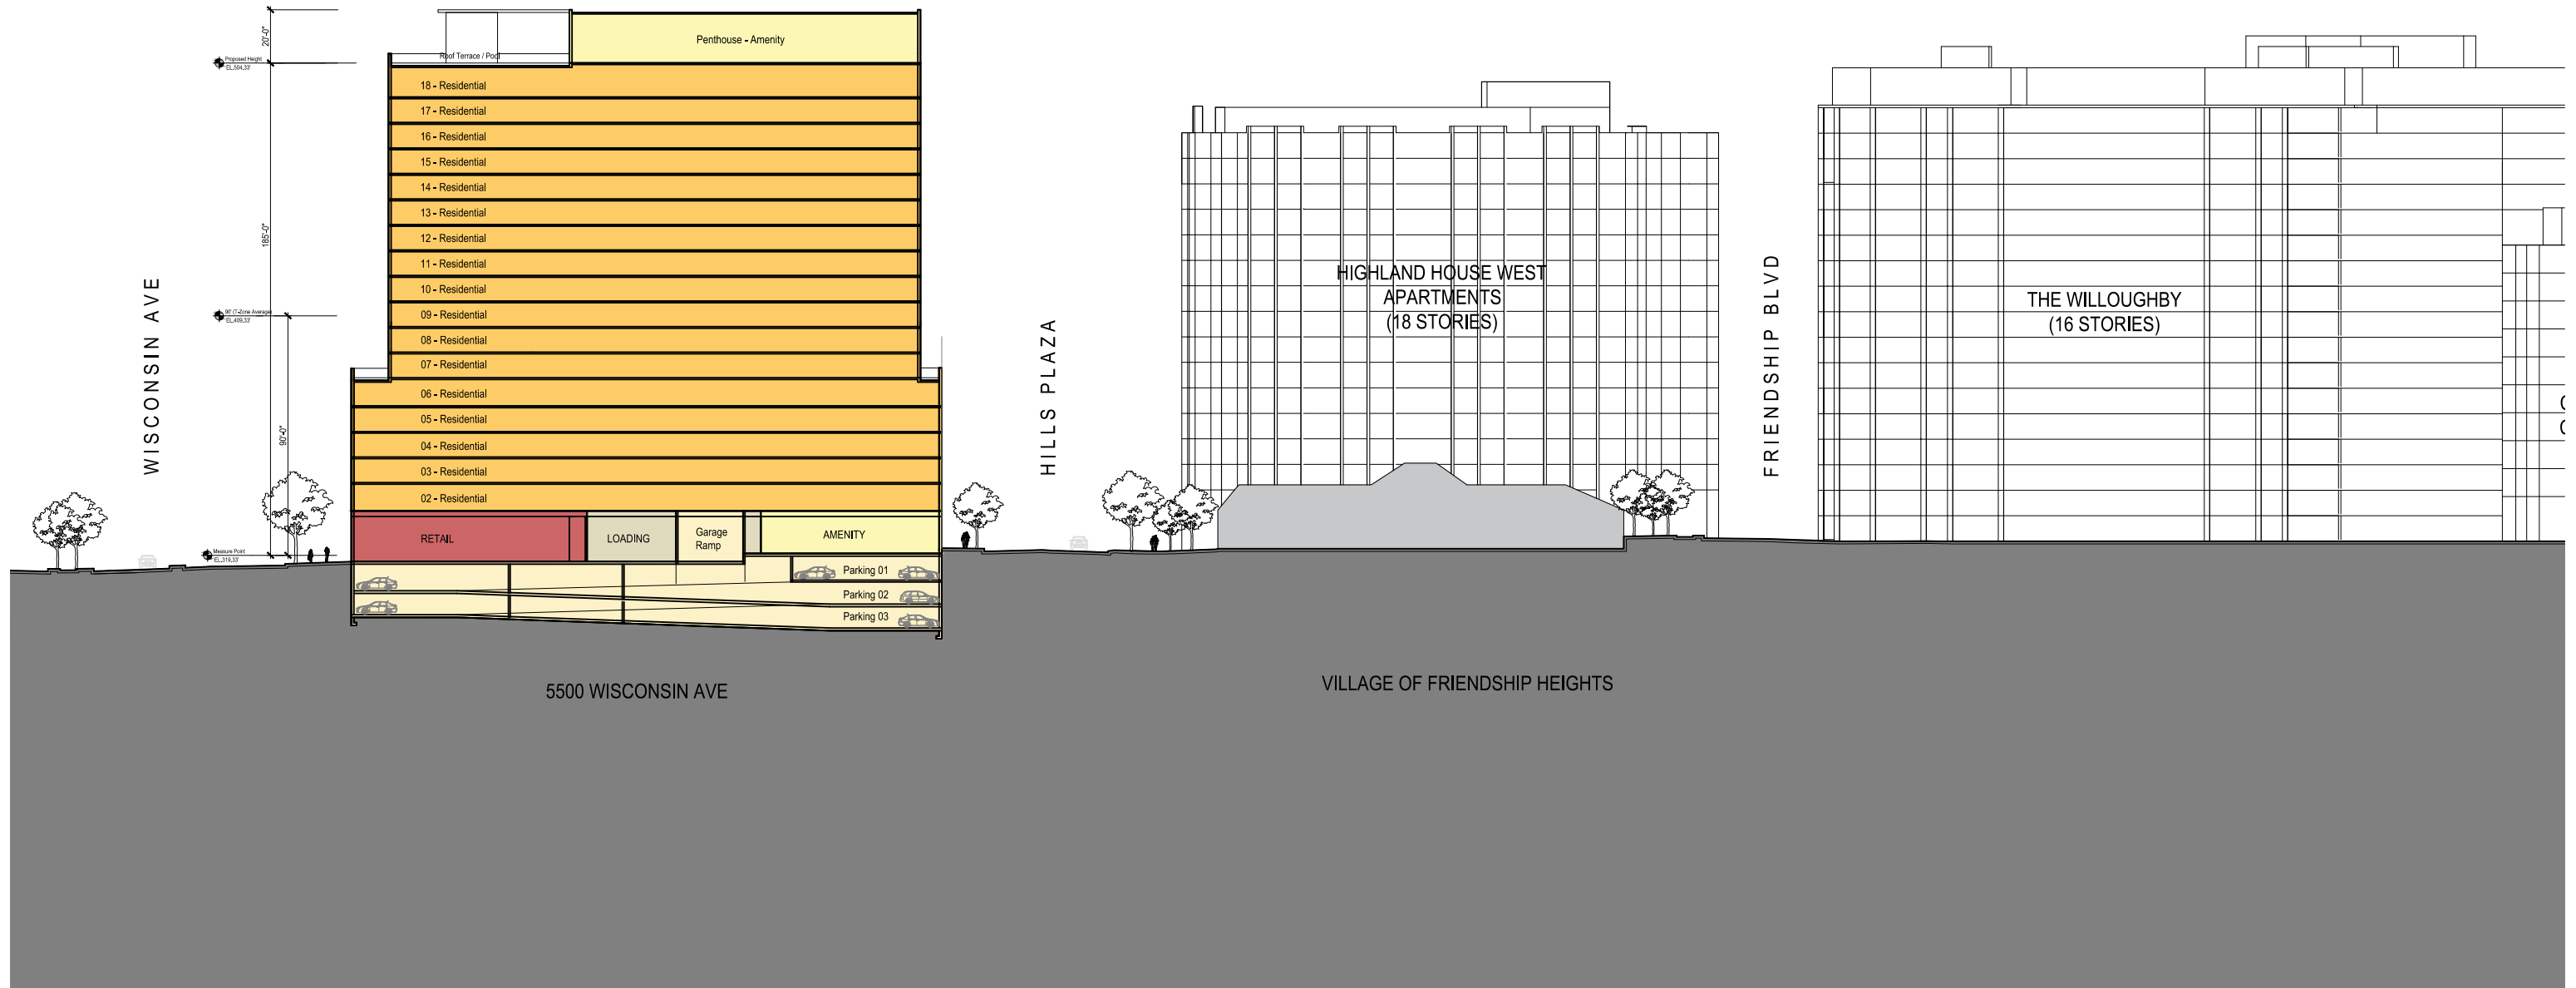

T-Zone + MDPU Bonus Height Allows Height in Excess of 18 Stories

MNCPPC - Sketch Plan

5500 wisconsin Ave | village of friendship heights - chevy chase, md

July 23, 2021

A.11

e/w section thru shared street looking south

PRESENTATION FOR ILLUSTRATIVE PURPOSES AND SUBJECT TO CHANGE