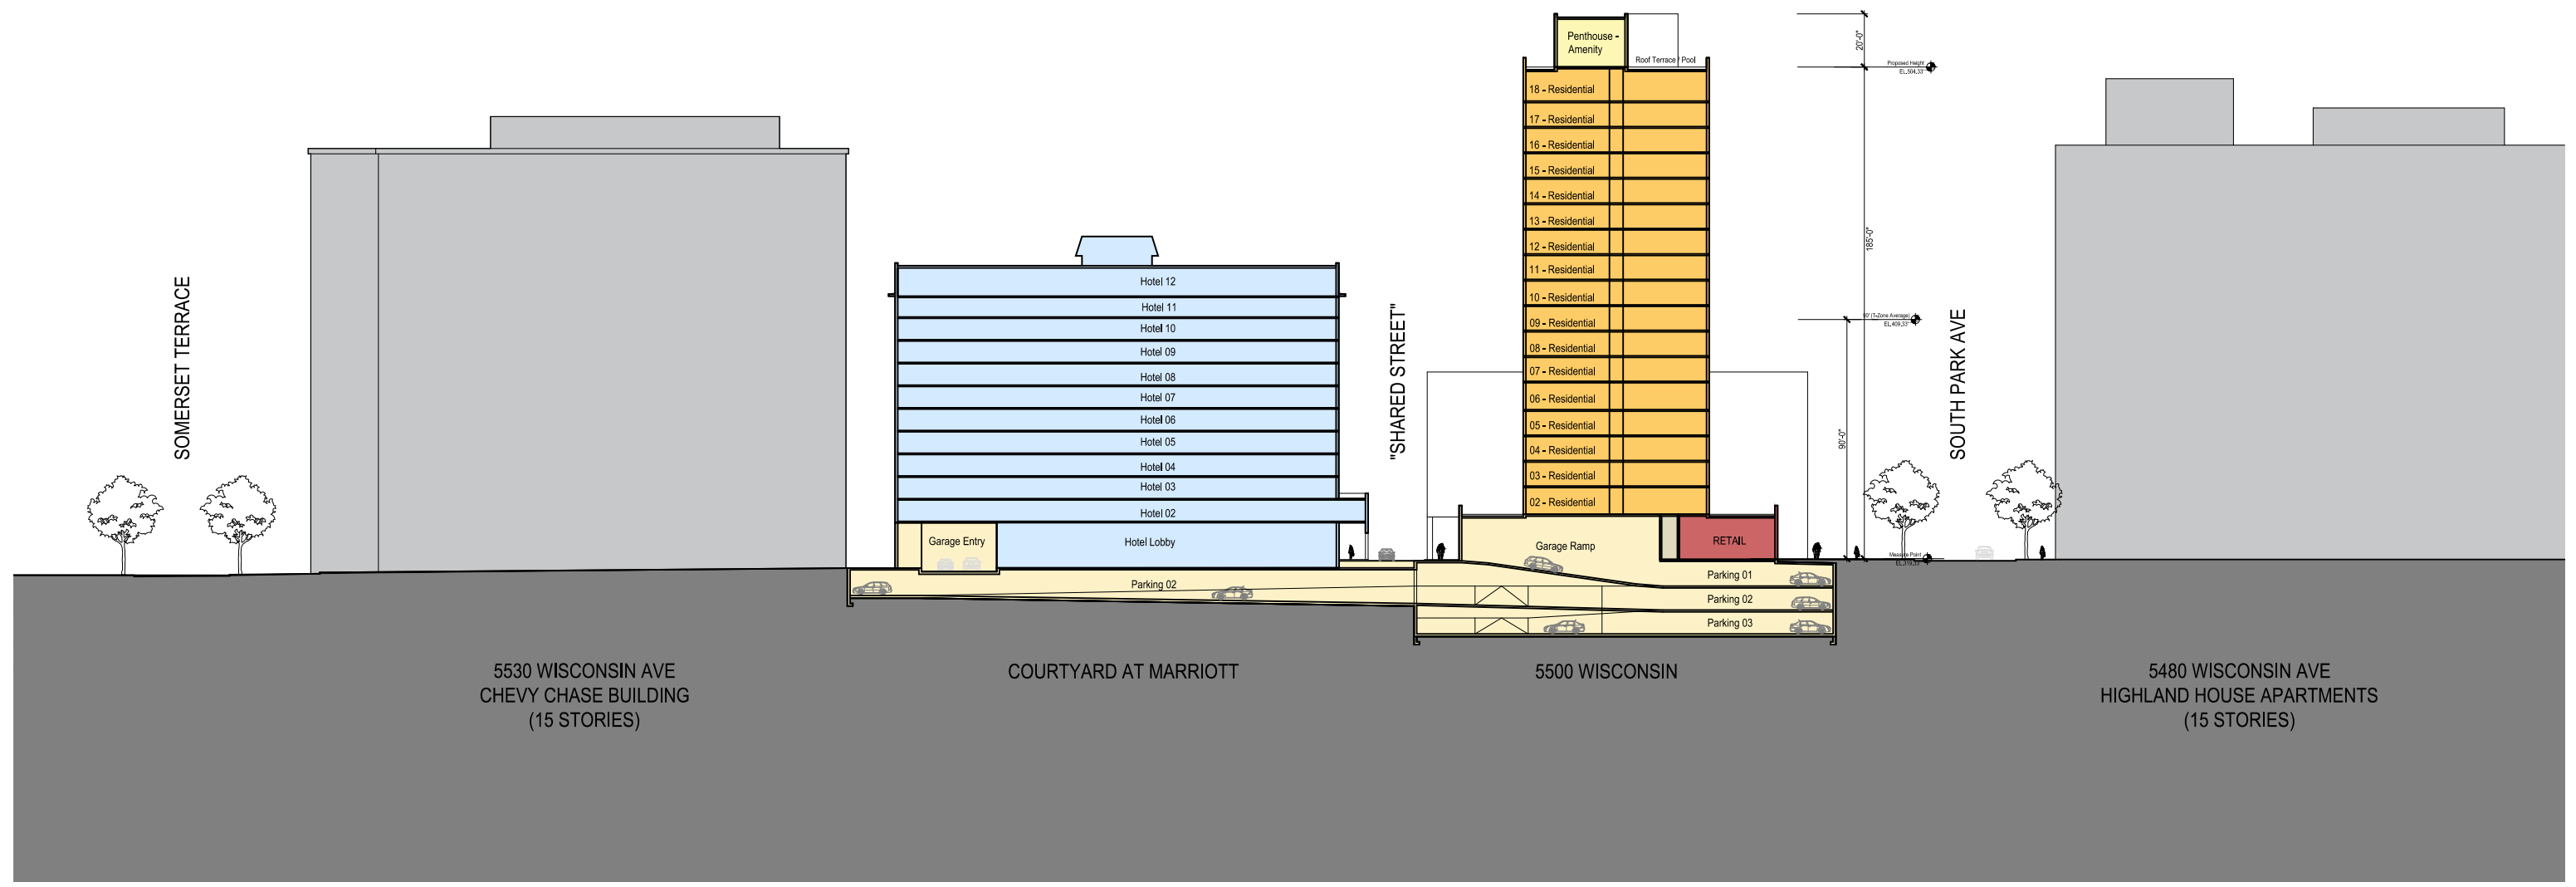

T-Zone + MDPU Bonus Height Allows Height in Excess of 18 Stories

MNCPPC - Sketch Plan

5500 wisconsin Ave | village of friendship heights - chevy chase, md

July 23, 2021 | A.12

n/s section looking east

PRESENTATION FOR ILLUSTRATIVE PURPOSES AND SUBJECT TO CHANGE