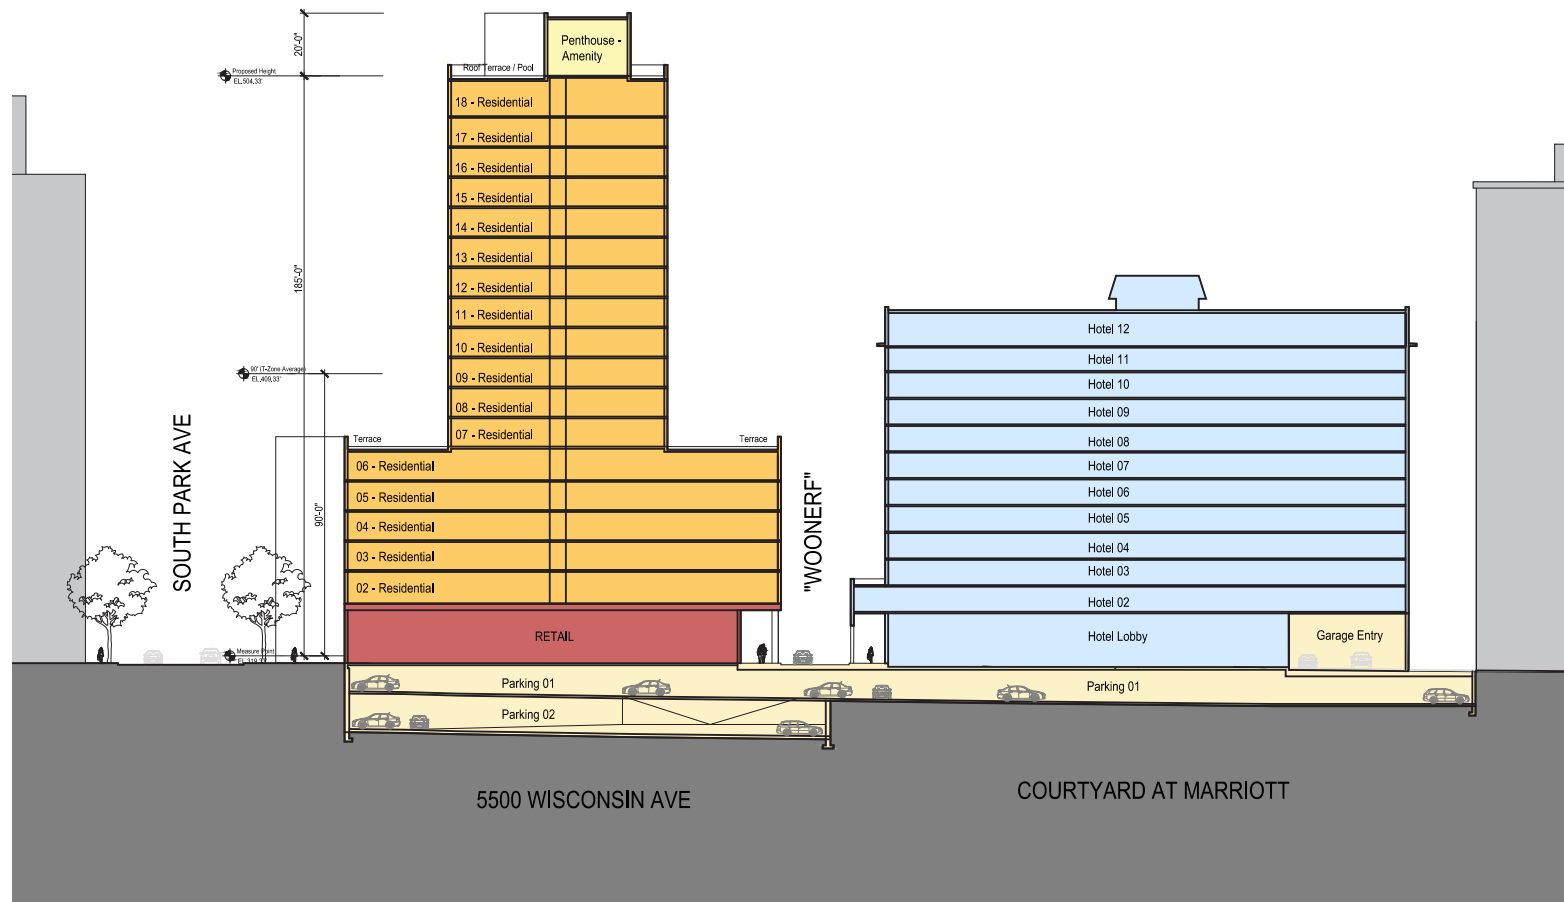

T-Zone Average + MPDU Bonu Height Allows Height in Excess of 18 Stories

MNCPPC - Sketch Plan

July 23, 2021 | A.15

5500 wisconsin Ave | village of friendship heights - chevy chase, md

height averaging for "T" zones