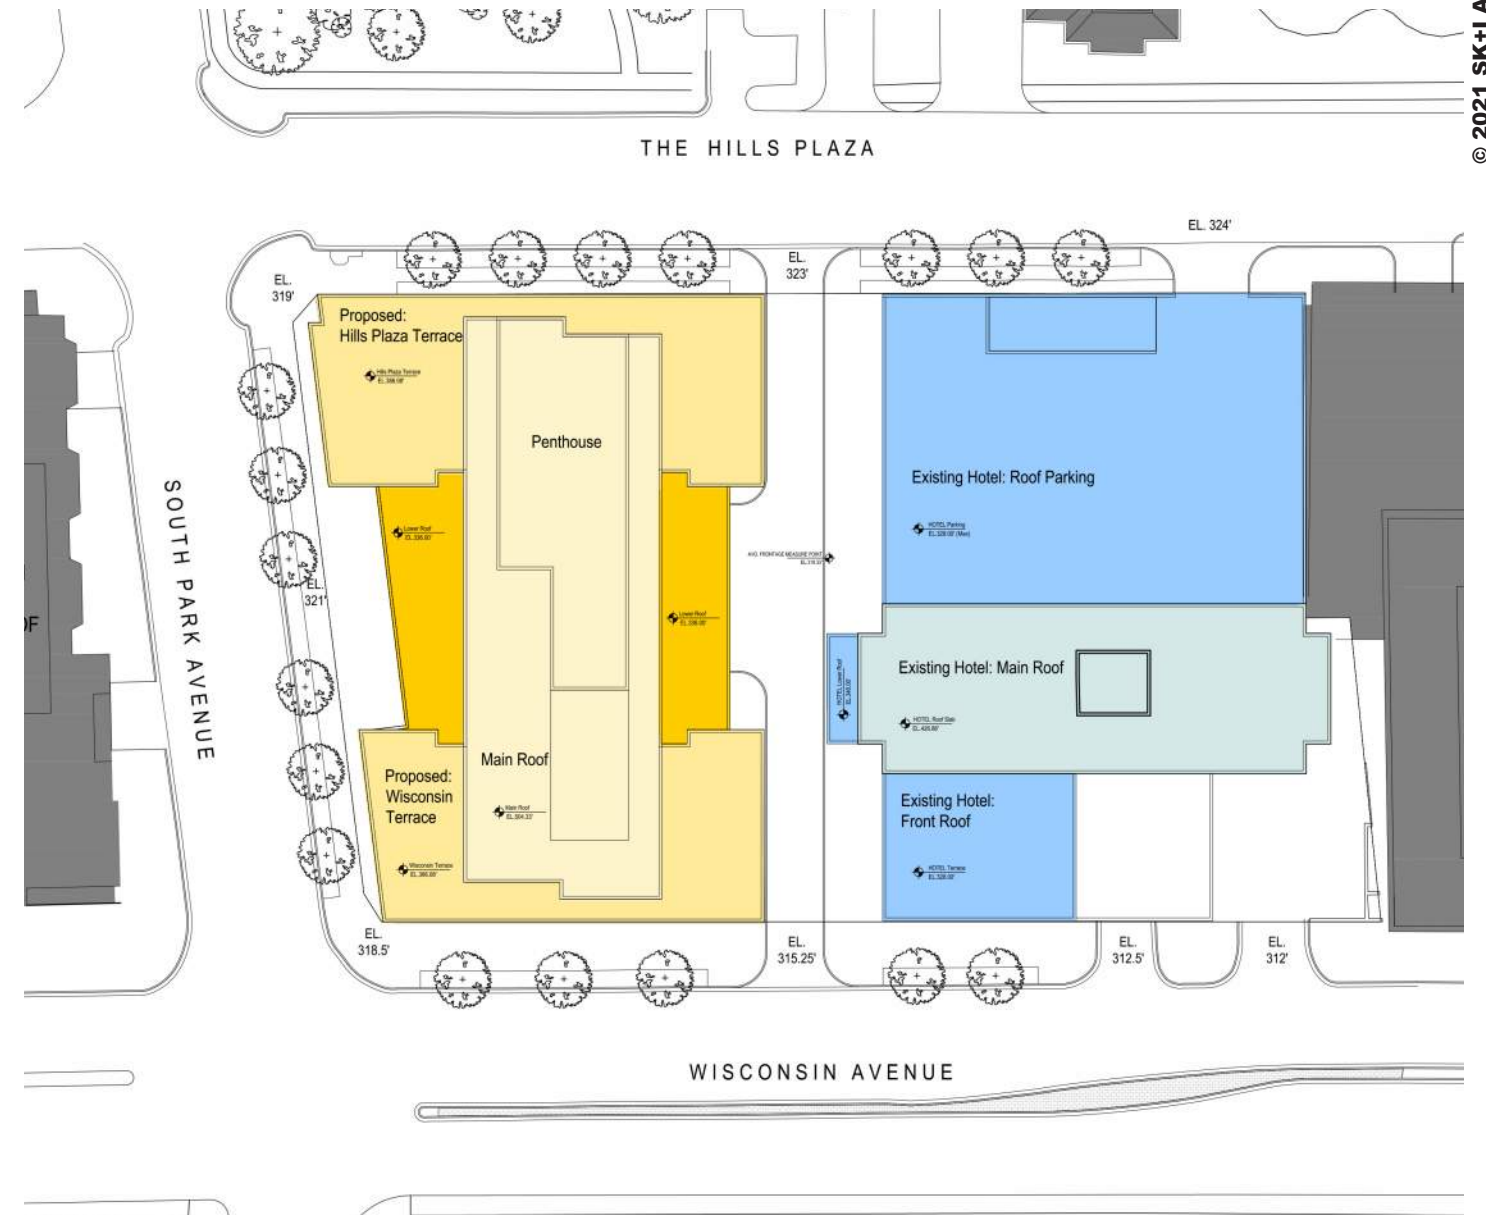

T-Zone Average + MPDU Bonu Height Allows Height in Excess of 18 Stories

MNCPPC - Sketch Plan

July 23, 2021 | A.15

5500 wisconsin Ave | village of friendship heights - chevy chase, md

height averaging for "T" zones