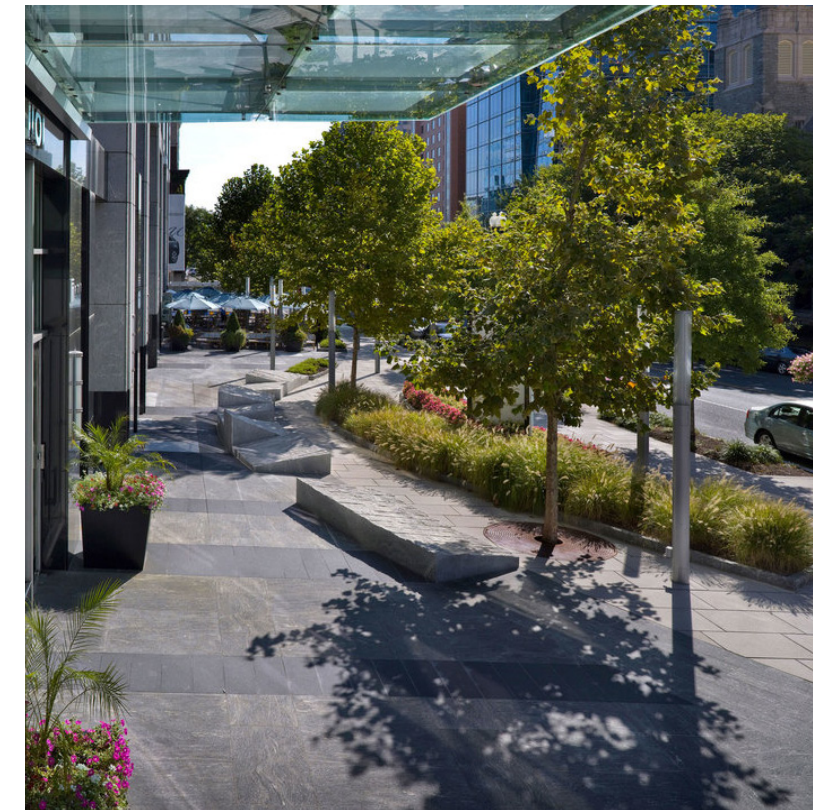

SITE PLAN COMMERCIAL ACTIVE FRONTAGE

LOCATION PLAN

Program & Infrastructure;

- POSSIBLE OUTDOOR DINNING
- INFORMAL SEATING AREAS
- FEATURE PLANTERS
- DECORATIVE SCREENS
- SCREEN PLANTING
- TABLE, CHAIRS & UMBRELLAS
- AMBIANT LIGHTING
- POCKET PARK

'Look & Feel' - Precedent Imagery