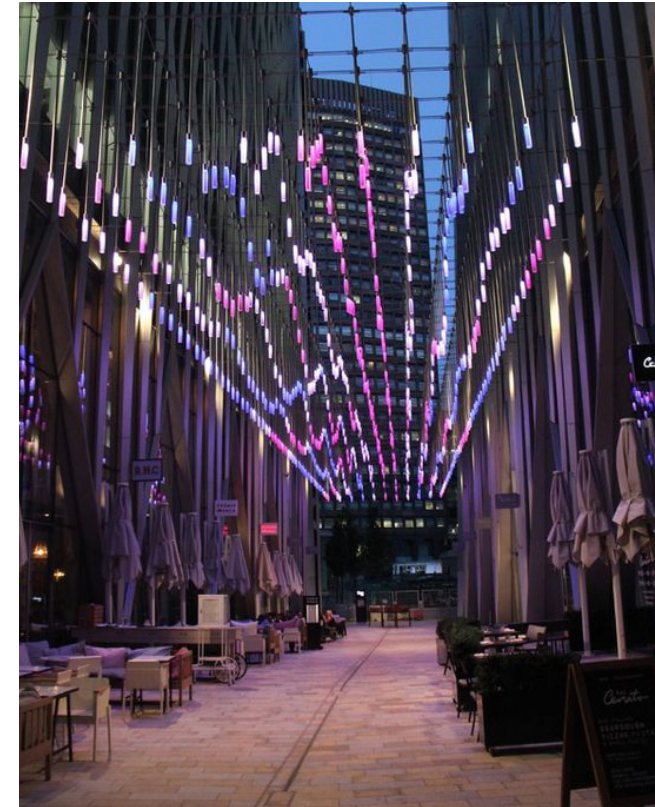

SITE PLAN VERTICAL / OVERHEAD ELEMENTS

LOCATION PLAN

Program & Infrastructure;

- POTENTIAL GREENWALL / PLANTING BUFFER
- POTENTIAL MURAL / ART
- POTENTIAL OVERHEAD LIGHTING

'Look & Feel' - Precedent Imagery