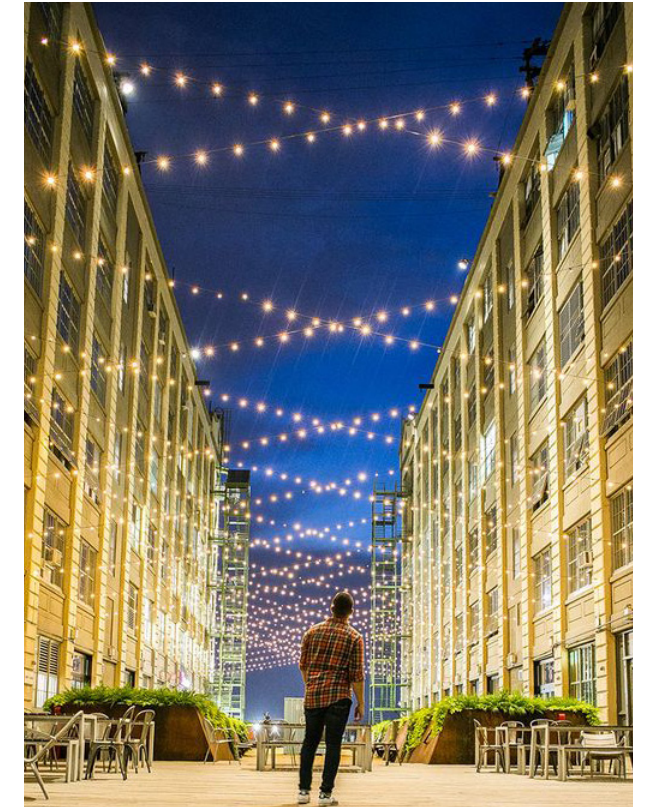

SITE PLAN VERTICAL / OVERHEAD ELEMENTS

LOCATION PLAN

Program & Infrastructure;

- POTENTIAL GREENWALL / PLANTING BUFFER
- POTENTIAL MURAL / ART
- POTENTIAL OVERHEAD LIGHTING

'Look & Feel' - Precedent Imagery